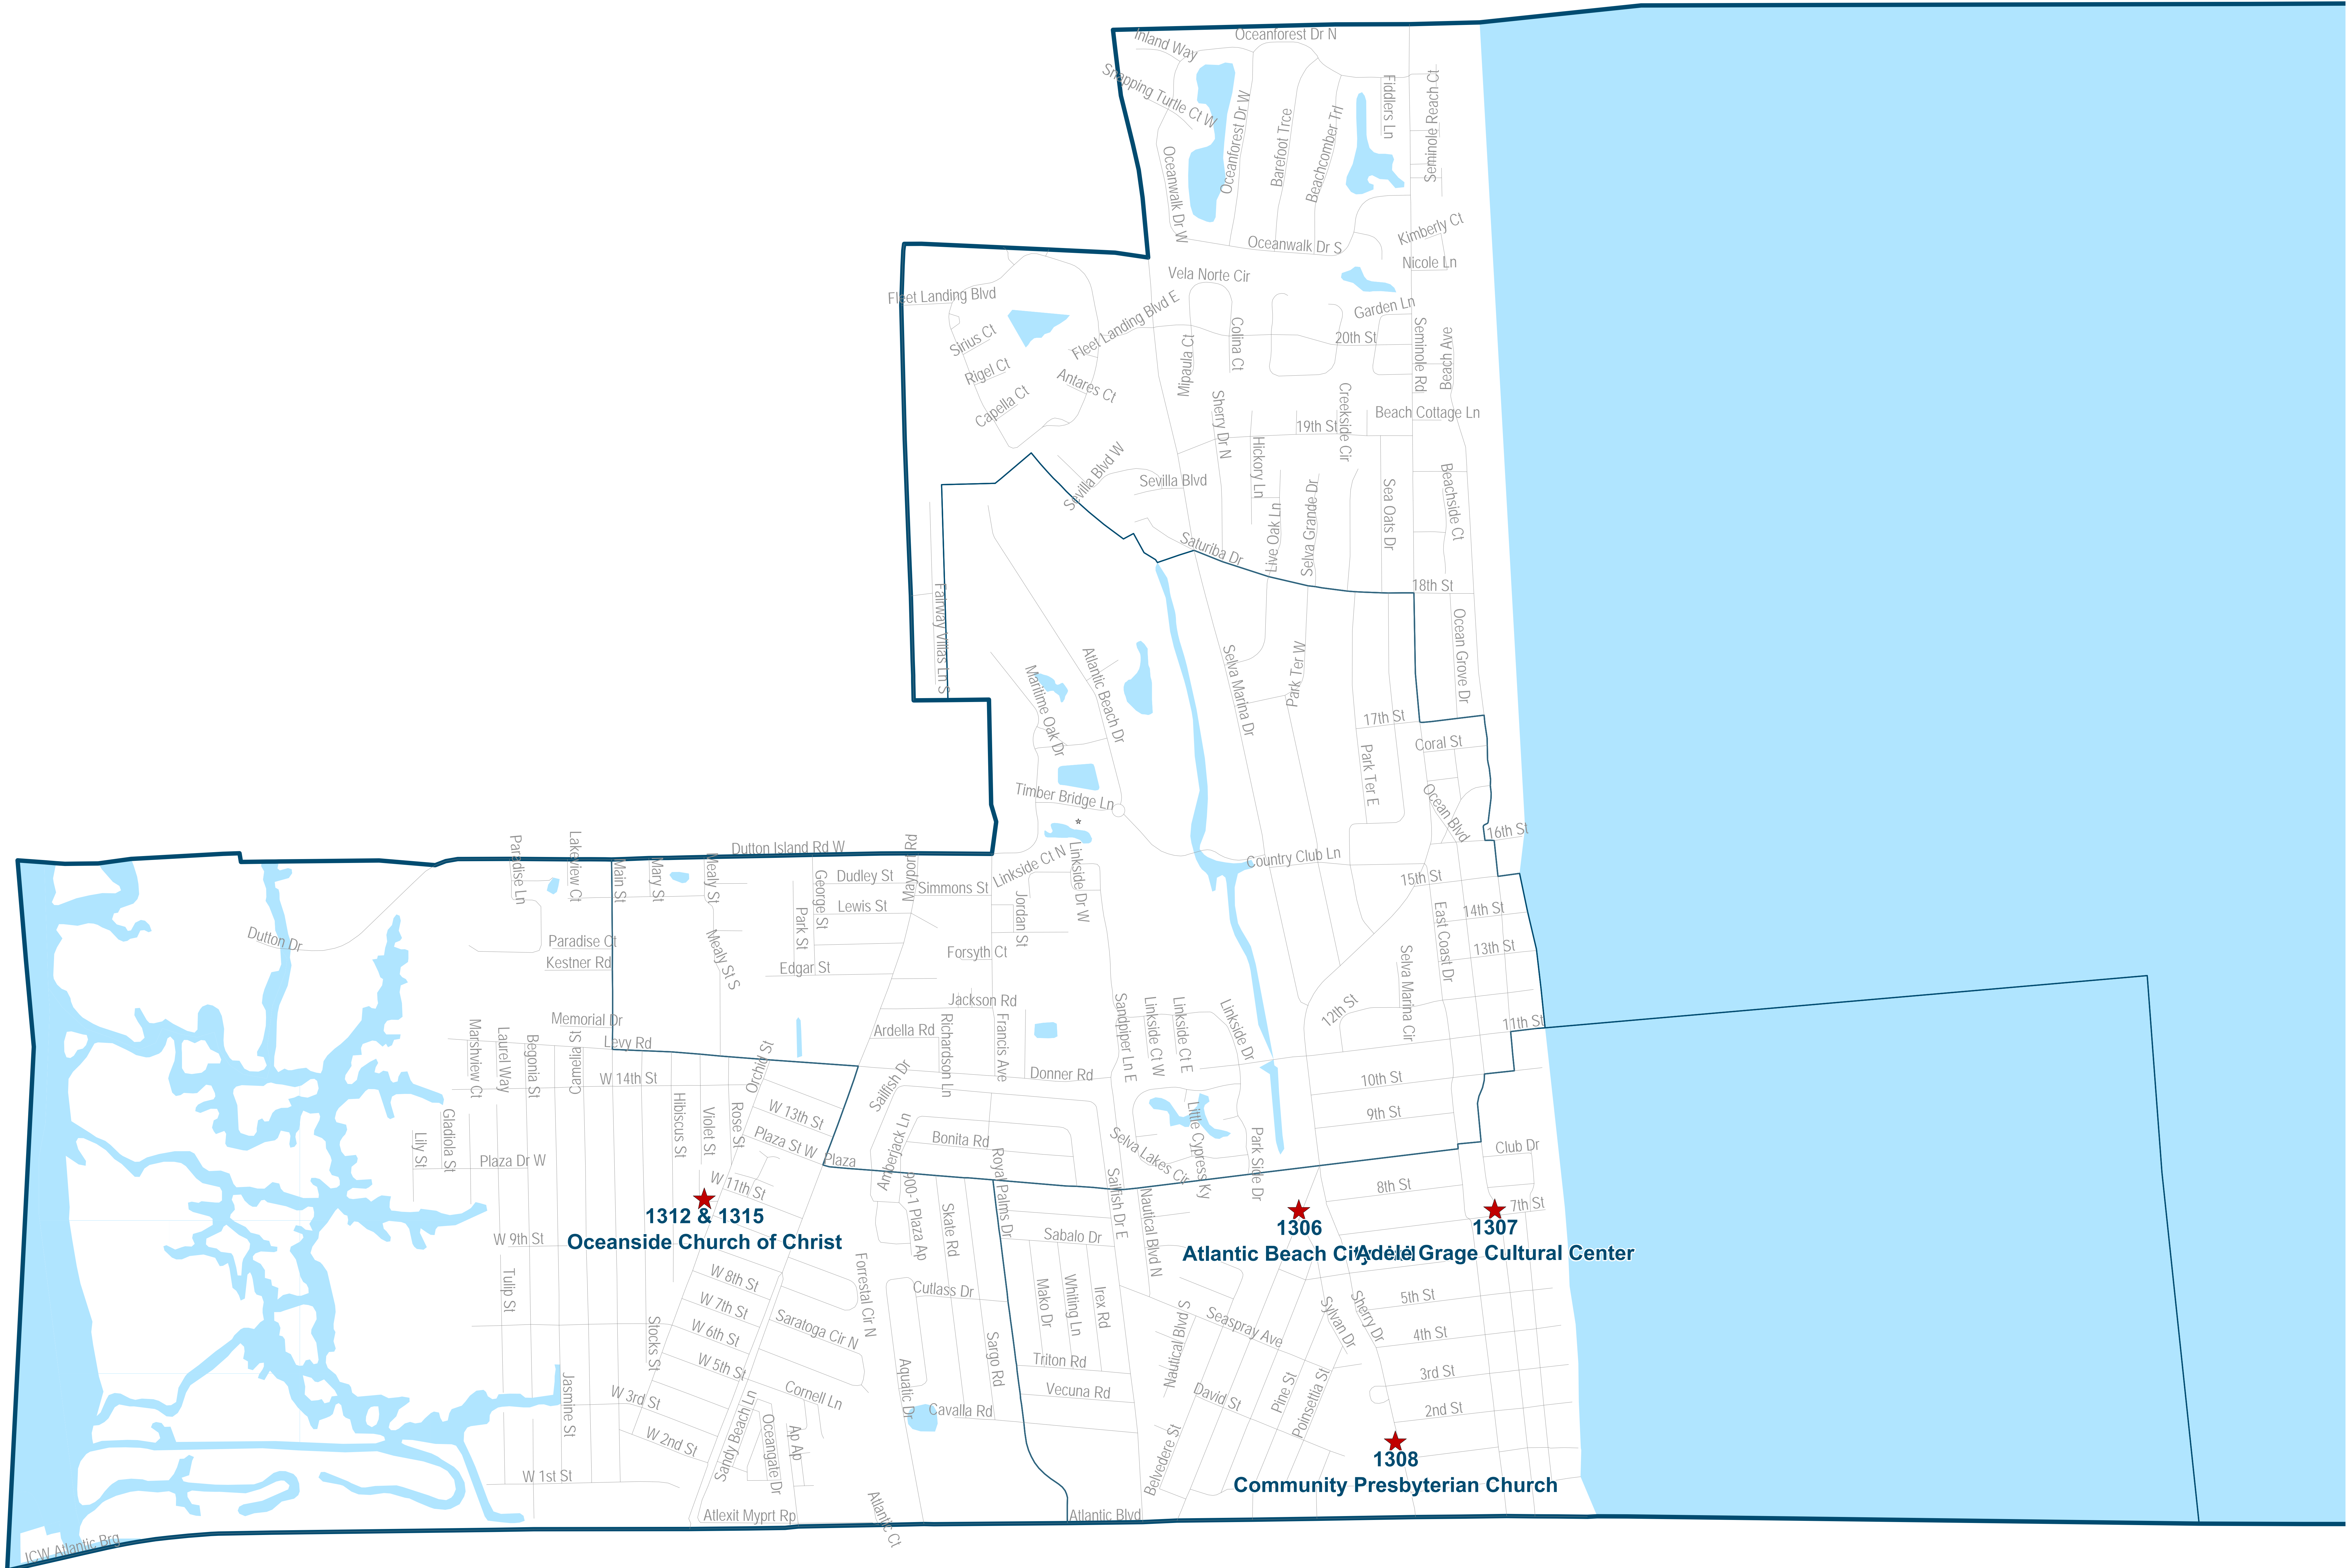

Duval County Supervisor of Elections Atlantic Beach

Precincts 1306, 1307, 1308, and 1312